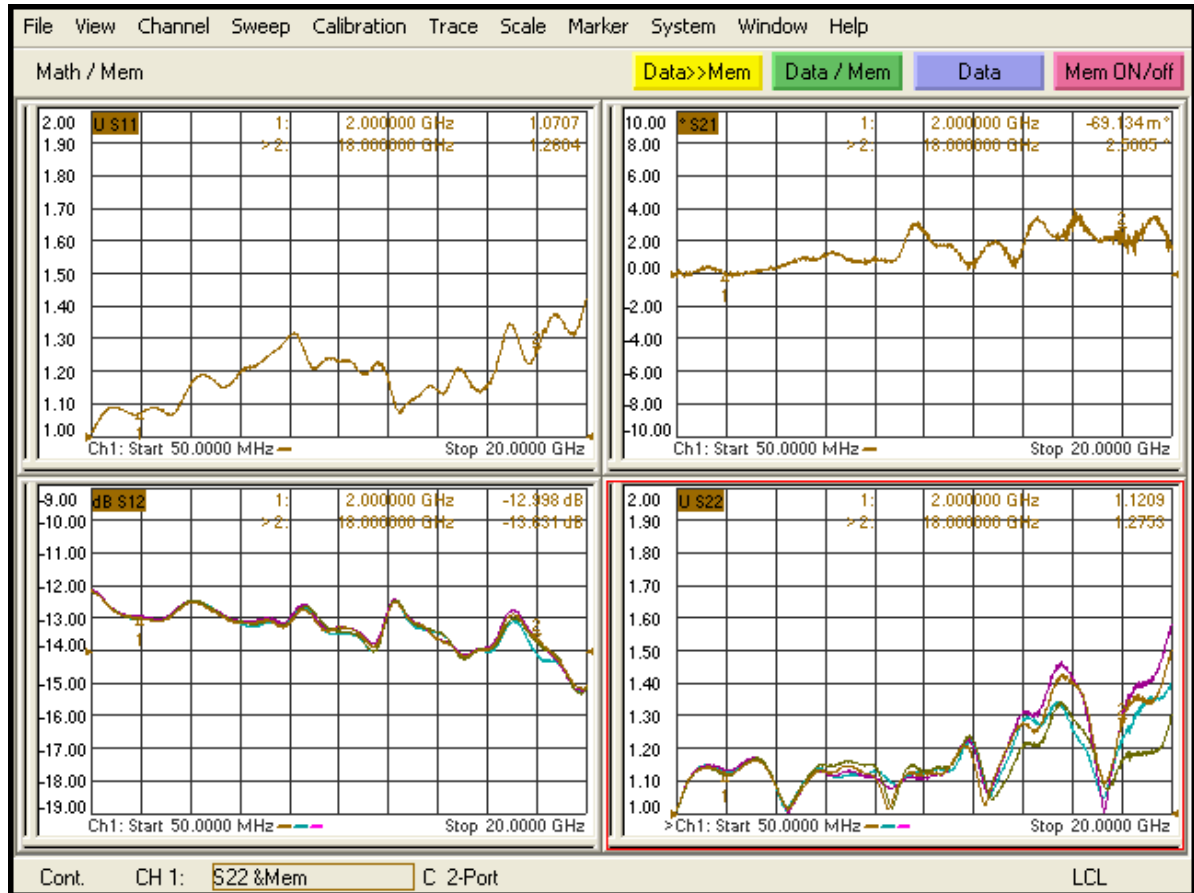

成都利德尔科技有限公司 ChengDu Leader Microwave Technology Co.,Ltd

电话: 028-65199117 传真: 028-65199116

<http://www.leadermicrowave.com> sales@leader-mw.com

TEL: +86-28-65199117 FAX: +86-28-65199116

Add: 中国 成都市成华区华翰路 89 号 610000

No.89,Huahan Road, chenghua Zone Chengdu, Sichuan China Zip Code:610000