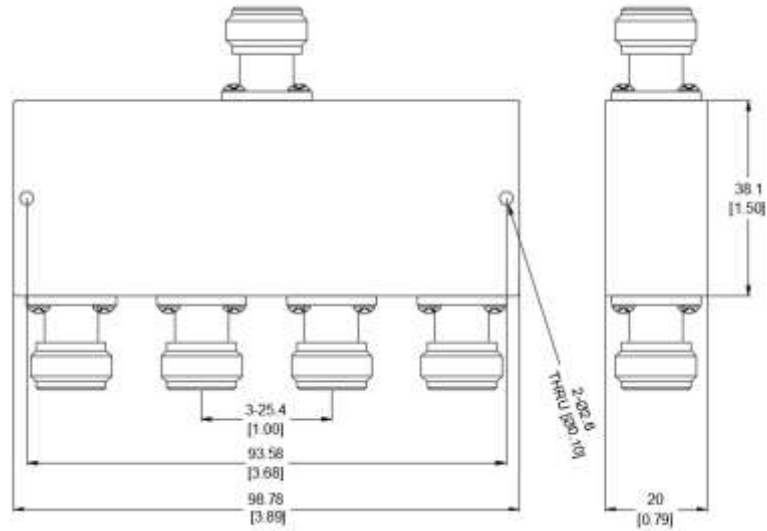

Outline Tolerances $\pm 0.5(0.02)$
Mounting Holes Tolerances $\pm 0.2(0.008)$
All Connectors: N-Female