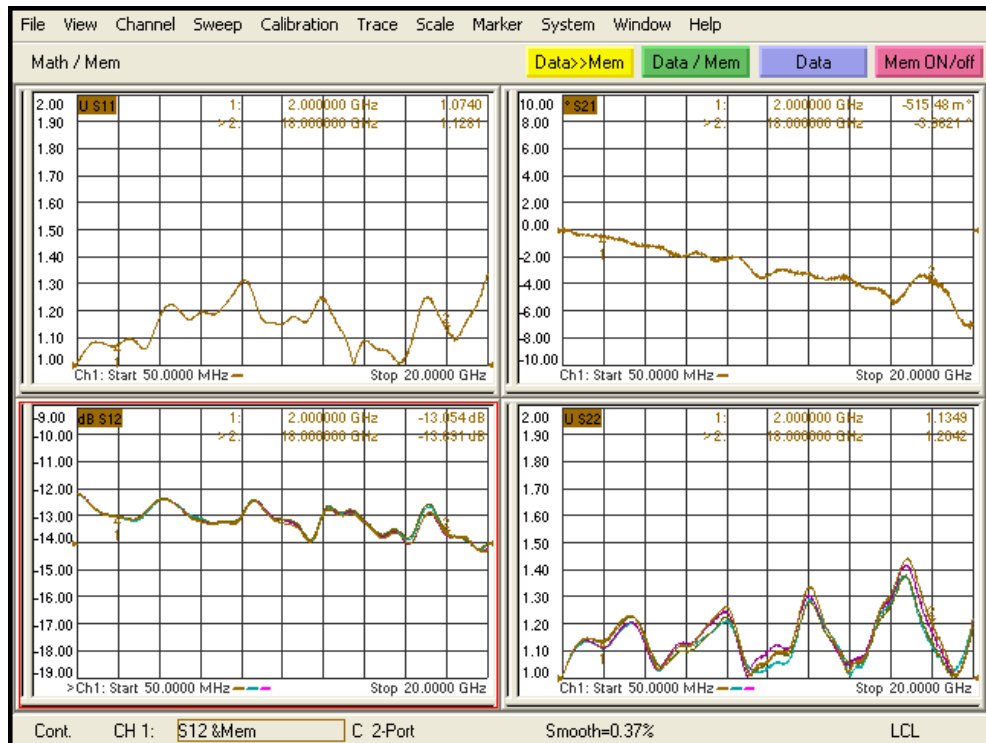

Test plots

成都利德尔科技有限公司 ChengDu Leader Microwave Technology Co.,Ltd

电话: 028-65199117 传真: 028-65199116

<http://www.leadermicrowave.com> sales@leader-mw.com

TEL: +86-28-65199117 FAX: +86-28-65199116

Add: 中国 成都市成华区华翰路 89 号 610000

No.89,Huahan Road, chenghua Zone Chengdu, Sichuan China Zip Code:610000